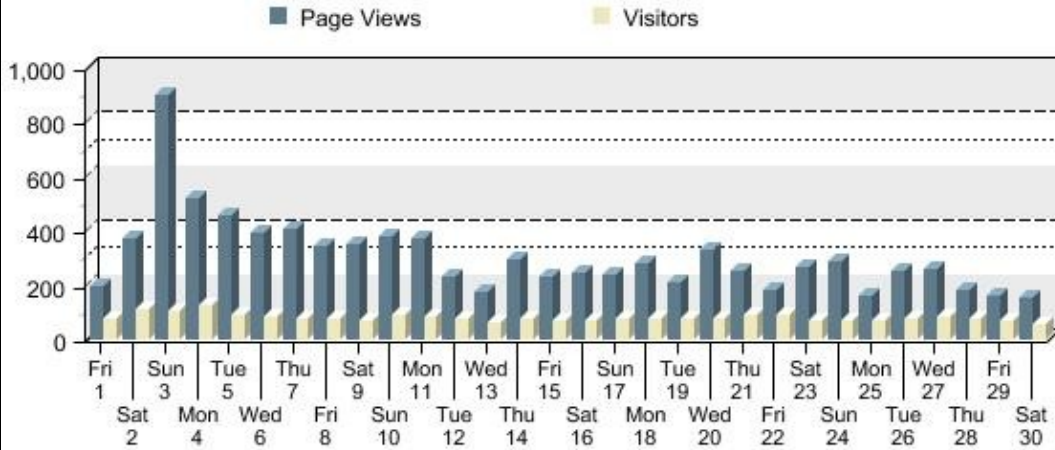

Calendar Summary Report

Reporting Period: June 2018
Report Generated On: Sun, Mar 10, 2019 at 01:39:07 AM

Total Monthly Page Views	9,119	Average Page Views Per Day	303.97
Total Monthly Visitors	2,433	Average Visitors Per Day	81.10
Total Monthly Unique Visitors	869	Average Unique Visitors Per Day	28.97
Total Monthly Return Visitors	1,564	Average Return Visitors Per Day	52.13