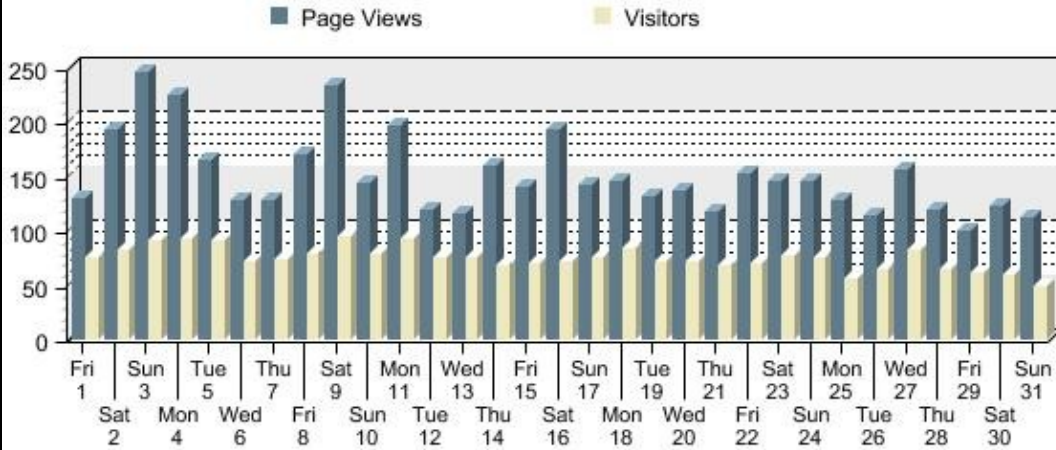

Calendar Summary Report

Reporting Period: May 2020
Report Generated On: Sun, Aug 23, 2020 at 06:59:05 AM

Total Monthly Page Views	4,675	Average Page Views Per Day	150.81
Total Monthly Visitors	2,327	Average Visitors Per Day	75.06
Total Monthly Unique Visitors	1,097	Average Unique Visitors Per Day	35.39
Total Monthly Return Visitors	1,230	Average Return Visitors Per Day	39.68

31

Views: **112**

Visitors: **49**

Uniques: **21**

Returns: **28**

--	--	--	--	--	--	--