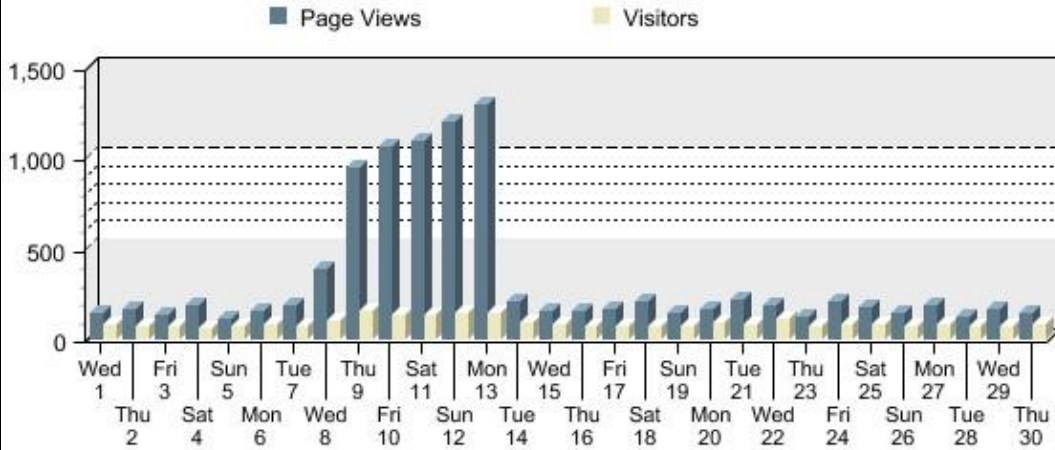

## Calendar Summary Report

Reporting Period: April 2020  
Report Generated On: Sun, Aug 23, 2020 at 06:55:05 AM

Total Monthly Page Views	10,069	Average Page Views Per Day	335.63
Total Monthly Visitors	2,783	Average Visitors Per Day	92.77
Total Monthly Unique Visitors	1,391	Average Unique Visitors Per Day	46.37
Total Monthly Return Visitors	1,392	Average Return Visitors Per Day	46.40