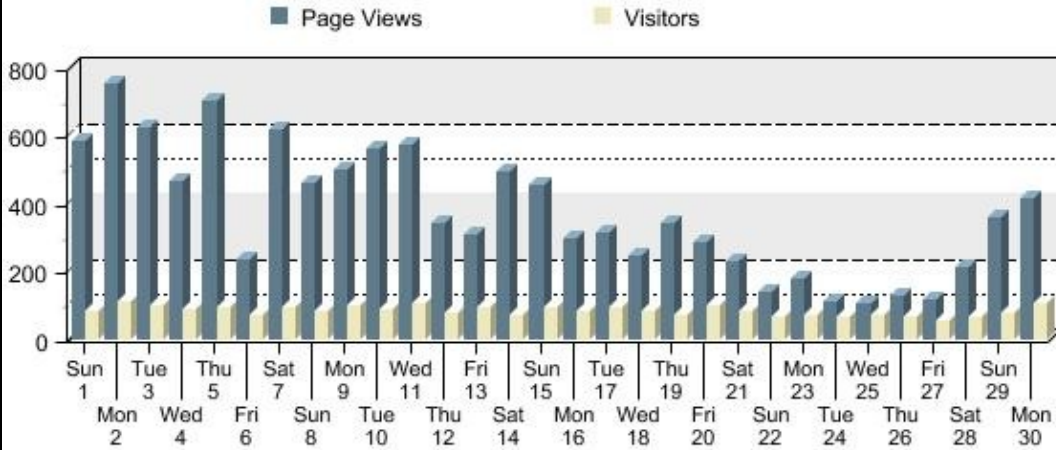

## Calendar Summary Report

Reporting Period: April 2018  
 Report Generated On: Sun, Mar 10, 2019 at 01:35:01 AM

Total Monthly Page Views	11,225	Average Page Views Per Day	374.17
Total Monthly Visitors	2,558	Average Visitors Per Day	85.27
Total Monthly Unique Visitors	837	Average Unique Visitors Per Day	27.90
Total Monthly Return Visitors	1,721	Average Return Visitors Per Day	57.37