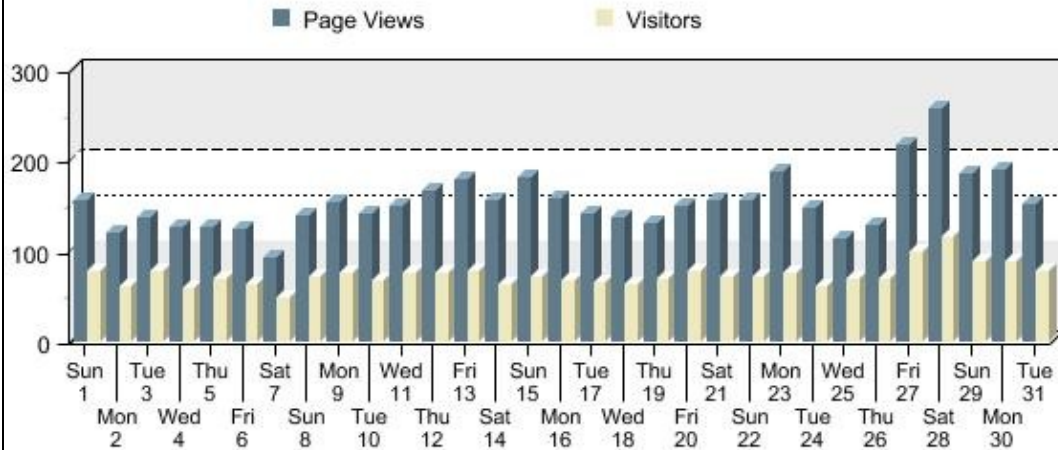

## Calendar Summary Report

Reporting Period: March 2020

Report Generated On: Sun, Aug 23, 2020 at 06:54:19 AM

Total Monthly Page Views	4,770	Average Page Views Per Day	153.87
Total Monthly Visitors	2,276	Average Visitors Per Day	73.42
Total Monthly Unique Visitors	1,331	Average Unique Visitors Per Day	42.94
Total Monthly Return Visitors	945	Average Return Visitors Per Day	30.48