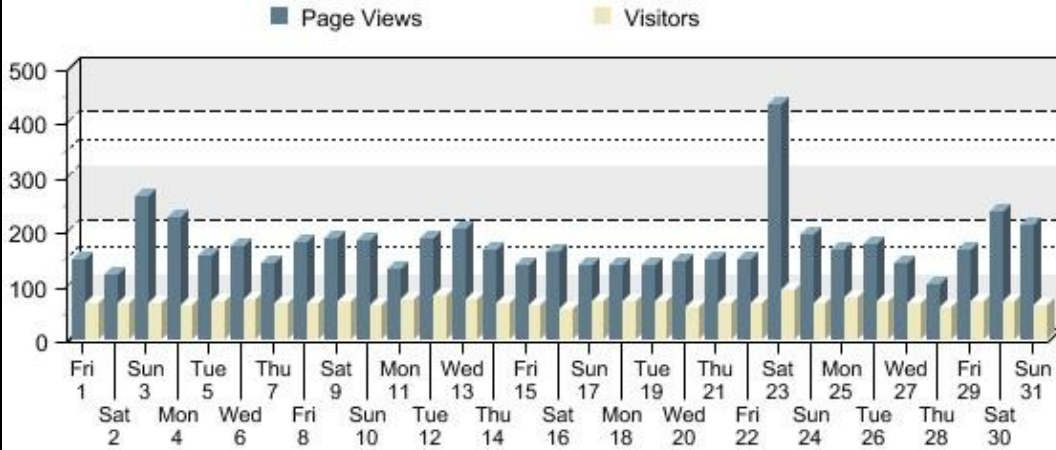

Calendar Summary Report

Reporting Period: March 2019

Report Generated On: Sun, Aug 23, 2020 at 06:12:04 AM

Total Monthly Page Views	5,431	Average Page Views Per Day	175.19
Total Monthly Visitors	2,136	Average Visitors Per Day	68.90
Total Monthly Unique Visitors	970	Average Unique Visitors Per Day	31.29
Total Monthly Return Visitors	1,166	Average Return Visitors Per Day	37.61

31

Views: **212**

Visitors: **63**

Uniques: **30**

Returns: **33**

--	--	--	--	--	--	--